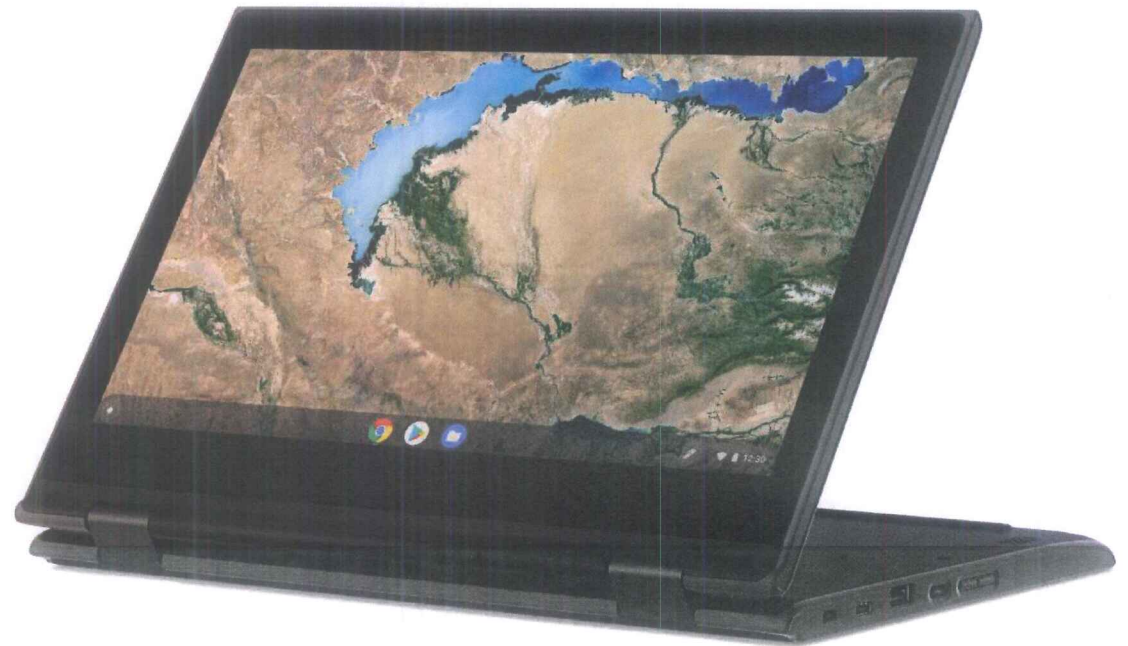

# 2022 300e Chromebook 2<sup>nd</sup> Gen

## CLASSROOM READY

- Marketing Name
  - Lenovo 300e Chromebook 2<sup>nd</sup> Gen
- Same design as 2020, still called “2<sup>nd</sup> Gen”
- Intel GLK-R
- Sync Yoga Hinge
- Optional World Facing Camera
- 20.35 mm; 2.9 lbs, 10 hours battery life
- MIL-Spec & Lenovo EDU Spec
- AUE: June 2025

Lenovo

# 300e 2<sup>nd</sup> Gen I Overall Dimensions

Dimensions: 290 x 204 x 20.35mm (GLK-R)  
290 x 204 x 20.35mm (AST)  
Pes 1.315Kg

2022 300e 2<sup>nd</sup> Gen Chromebook