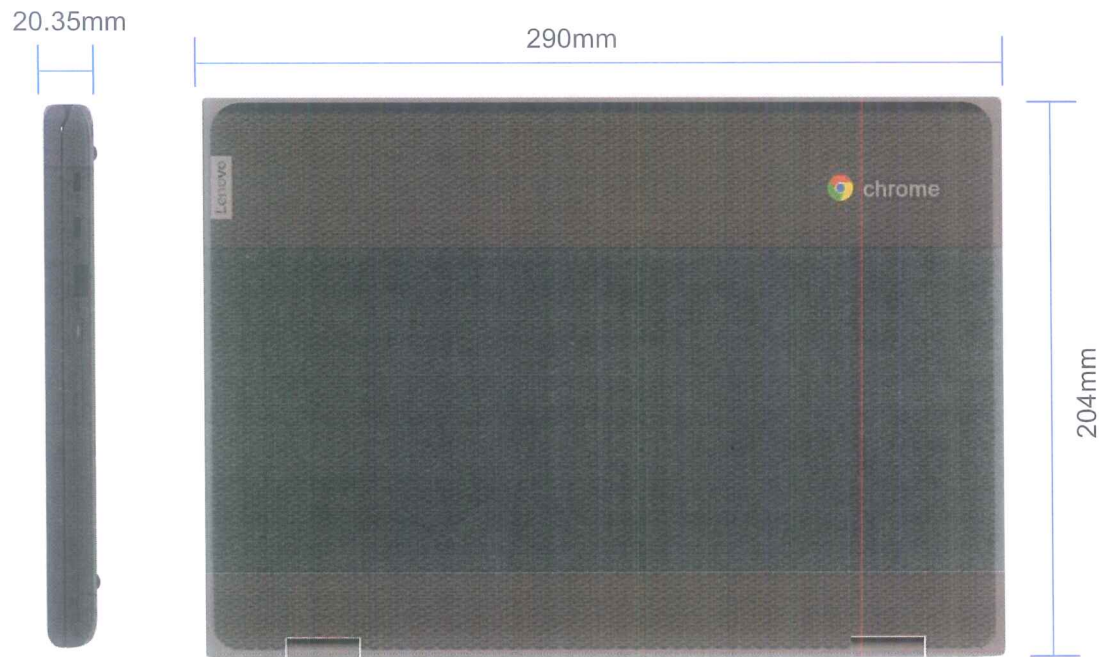

## CLASSROOM READY

- Marketing Name
  - Lenovo 300e Chromebook 2<sup>nd</sup> Gen
- Same design as 2020, still called “2<sup>nd</sup> Gen”
- Intel GLK-R
- Sync Yoga Hinge
- Optional World Facing Camera
- 20.35 mm; 2.9 lbs, 10 hours battery life
- MIL-Spec & Lenovo EDU Spec
- AUE: June 2025

# 300e 2<sup>nd</sup> Gen I Overall Dimensions

Dimensions: 290 x 204 x 20.35mm (GLK-R)  
290 x 204 x 20.35mm (AST)  
Pes 1.315Kg

2022 300e 2<sup>nd</sup> Gen Chromebook

# GEN TO GEN

	2022
	300e Chromebook 2nd Gen
Platform	Intel GKL-R
Rubber Ring	Yes
Hinge Style	Sync
Height	20.35 mm
Memory	4GB (soldered)
Screen Size	11.6 inch
Panels	HD IPS Touch
Camera	HD & 5MP World Facing Camera
Weight	2.9 lbs
Pen Garage	No
Battery life	42 Whr, Up to 10 hrs
Storage	32G eMMC (soldered)
Docking	Type - C
USB	2x USB 3.0, 2x USB-C
Video Ports	USB-C
SD Card	None